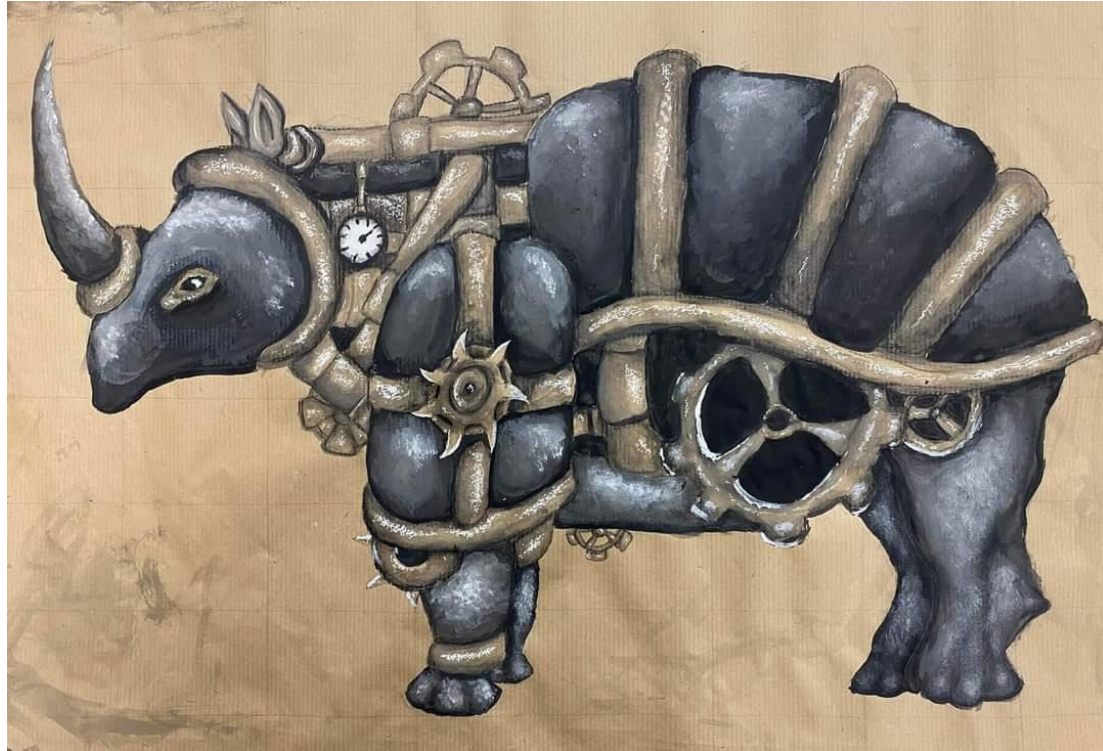

MECHANICAL INSECTS

Learning Objective

Create a tonal metallic drawing of Vladimir Gvozdev art work

Chris
Cronin

Create a line drawing with armoured shapes at the top of the animal and mechanical objects.

Paint in black and white to make the animal look shiny and like it's made out metal armour

Learning Objective

Create a tonal metallic drawing of Vladimir Gvozdev art work

1. Create a line drawing with armoured shapes at the top of the animal and mechanical objects.
2. Paint in black and white to make the animal look shiny and like it's made out of metal armour
3. Create strong contrast in tone blending