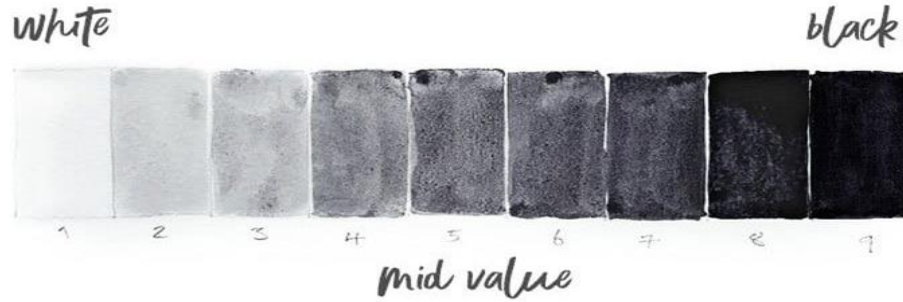

MECHANICAL INSECTS

Learning Objective

Create a tonal metallic drawing of Vladimir Gvozdev art work

Chris
Cronin

Create a line drawing with armoured shapes at the top of the animal and mechanical objects.

Paint in black and white to make the animal look shiny and like it's made out metal armour

Learning Objective

Create a tonal metallic drawing of Vladimir Gvozdev art work

1. Create a line drawing with armoured shapes at the top of the animal and mechanical objects.
2. Paint in black and white to make the animal look shiny and like it's made out of metal armour
3. Create strong contrast in tone blending

Decide which direction the light is when painting the shine and shadows.

Extension

Add ripped newspaper and card to create a distressed background