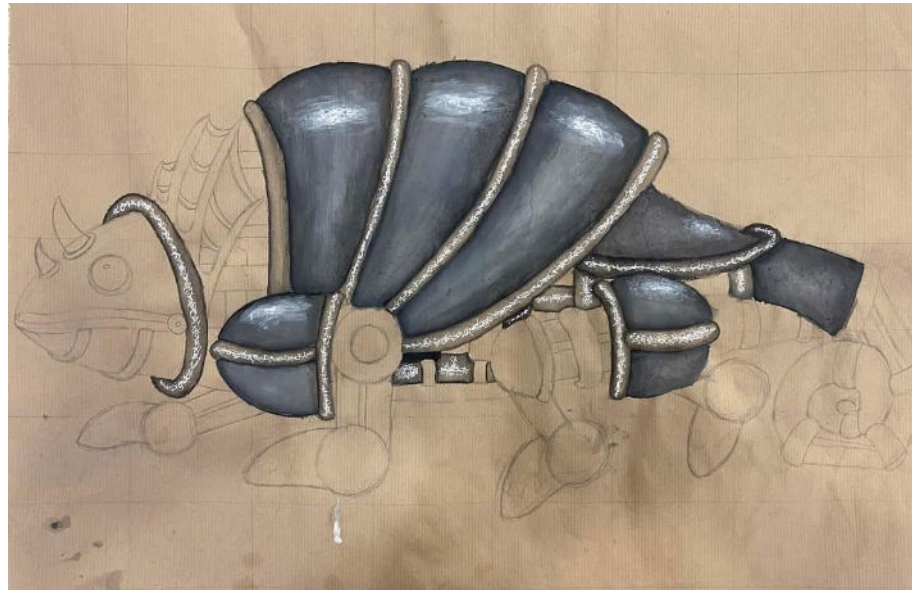

MECHANICAL INSECTS

Learning Objective

Create a tonal metallic drawing of Vladimir Gvozdev art work

Chris
Cronin

Create a line drawing with armoured shapes at the top of the animal and mechanical objects.

Paint in black and white to make the animal look shiny and like it's made out metal armour

Learning Objective

Create a tonal metallic drawing of Vladimir Gvozdev art work

1. Create a line drawing with armoured shapes at the top of the animal and mechanical objects.
2. Paint in black and white to make the animal look shiny and like it's made out of metal armour
3. Create strong contrast in tone blending

Decide which direction the light is when painting the shine and shadows.

Extension

Add ripped newspaper and card to create a distressed background