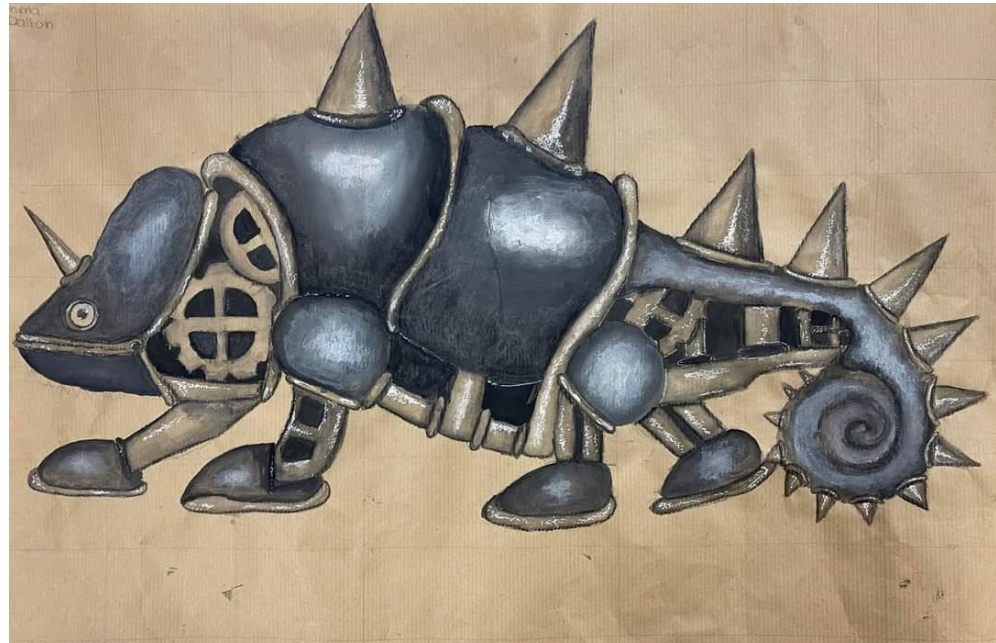

MECHANICAL INSECTS

Learning Objective

Create a tonal metallic drawing of Vladimir Gvozdev art work

Chris
Cronin

Create a line drawing with armoured shapes at the top of the animal and mechanical objects.

Paint in black and white to make the animal look shiny and like it's made out metal armour

Learning Objective

Create a tonal metallic drawing of Vladimir Gvozdev art work

1. Create a line drawing with armoured shapes at the top of the animal and mechanical objects.
2. Paint in black and white to make the animal look shiny and like it's made out of metal armour
3. Create strong contrast in tone blending