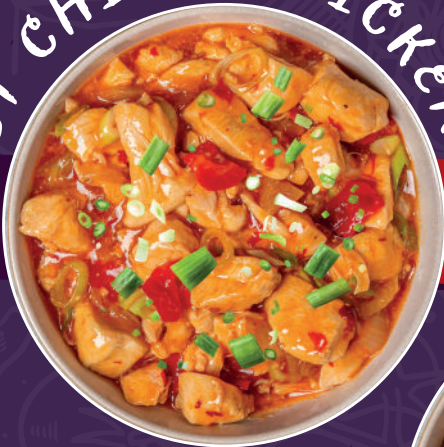

**MADE
YOUR
WAY!**

*Only
£*

RICC

NOODLES

CHOOSE IT!

SWEET CHILLI CHICKEN

ADD IT!

CHAR SUI TOFU

STICKY BEEF

TOP IT!

**CRISPY ONIONS,
CHILLI & CORIANDER OR
SPRING ONIONS**

created by

**STREET
VIBES**

**MADE
YOUR
WAY!**

*Only
£*

CHOOSE IT!